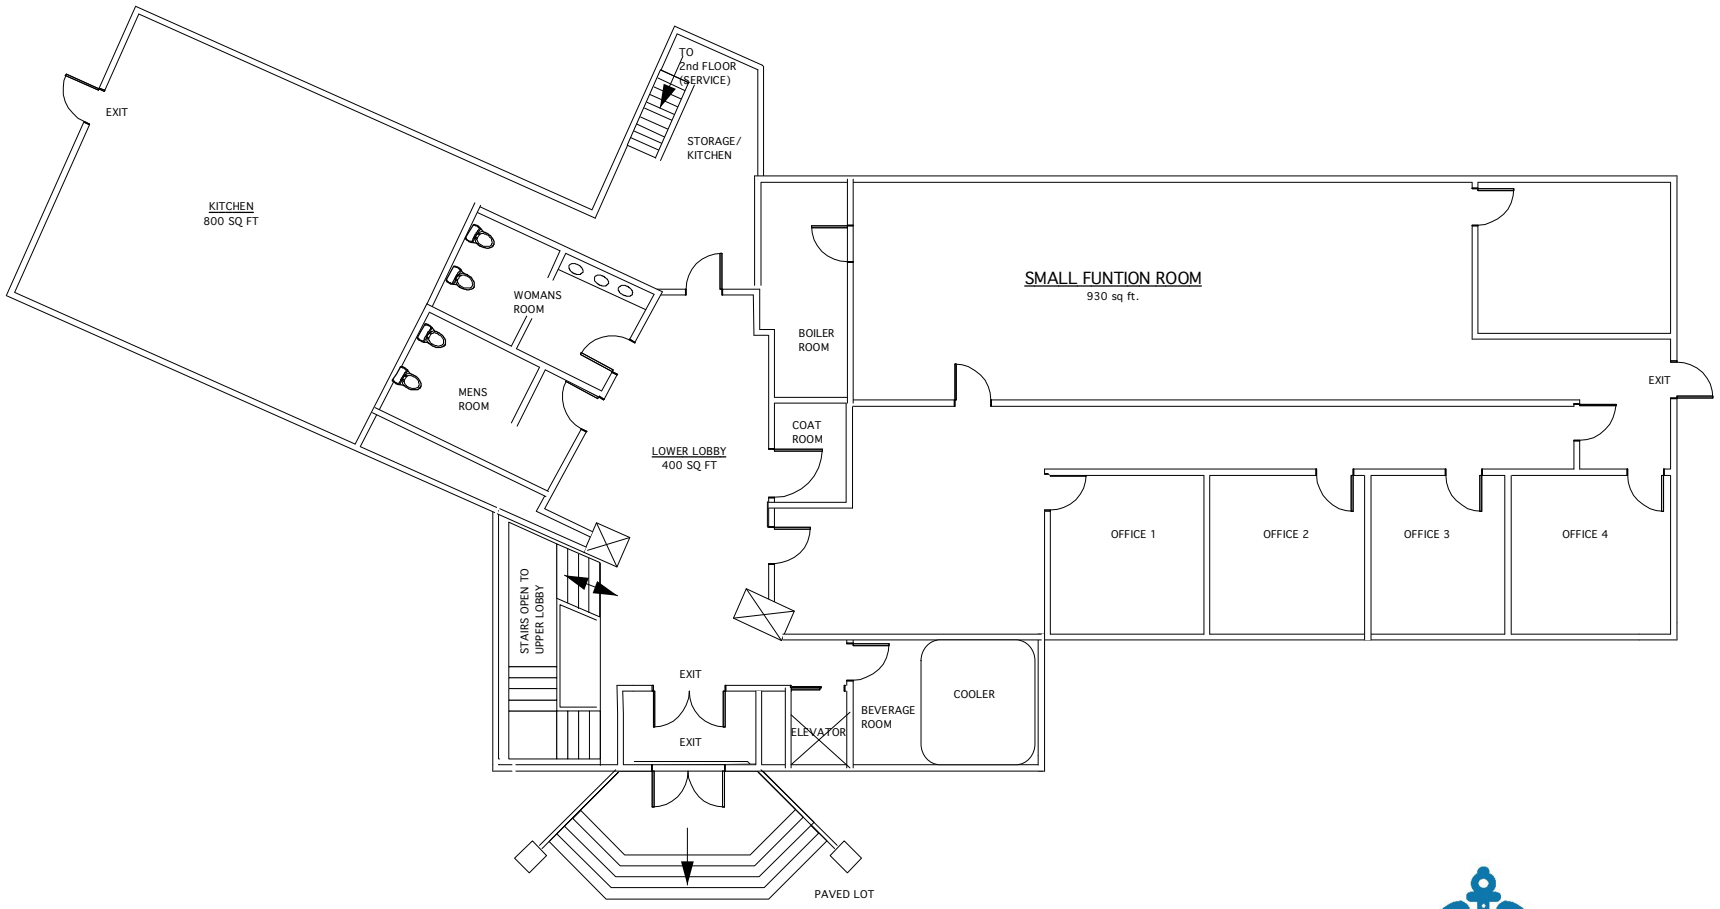

Oceanview-2nd Floor  
 Scale: 1/16" = 1'-0"

1 Oceanview- Lower Level  
 Scale: 1/16" = 1'-0"